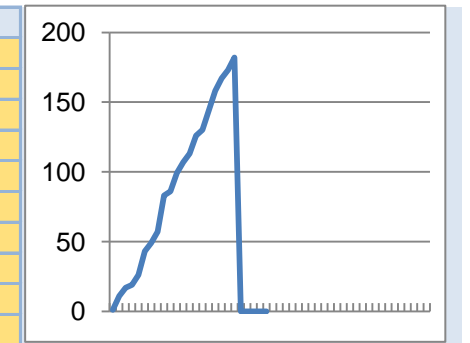

Legends: **NB** - No Balls      **WB** - Wide Balls      **FOW** - Fall of wickets

**Game**

<b>Bat Pattaya Cricket Club</b>											
Order	Player	Status	Bowled by	Runs	Maidens	Balls faced	4s	6s	FOW		
Opening	Charl Campbell	Caught	Pema	0	0	2	0	0	0		
Running	Earl Brown	Caught	Bobby	0	0	3	0	0	5		
1st down	John Giuffrida	LBW	Pema	0	0	2	0	0	1		
2nd down	Andy Emery	Bowled	Bobby	8	0	14	2	0	20		
3rd down	Salman Khan	Retired		42	0	32	4	3			
4th down	Hansie Diwansingh	Caught	Ping Pong	14	0	16	1	1	83		
5th down	Samy Chinnathambi	Not Out		38	0	35	4	1			
6th down	Simon Philbrook	Retired		40	0	35	6	0			
7th down	Lindon Giuffrida	Not Out		8	0	6	0	0			
8th down											
9th down											
<b>Totals</b>				<b>150</b>	<b>0</b>	<b>145</b>	<b>17</b>	<b>5</b>			

**Overs track**

Over #	Runs	Over #	Runs	Over #	Runs	Over #	Runs	Over #	Runs
1	1	11	99	21		31		41	
2	11	12	107	22		32		42	
3	17	13	113	23		33		43	
4	19	14	126	24		34		44	
5	26	15	130	25		35		45	
6	43	16	144	26		36		46	
7	49	17	158	27		37		47	
8	57	18	167	28		38		48	
9	83	19	173	29		39		49	
10	86	20	182	30		40		50	